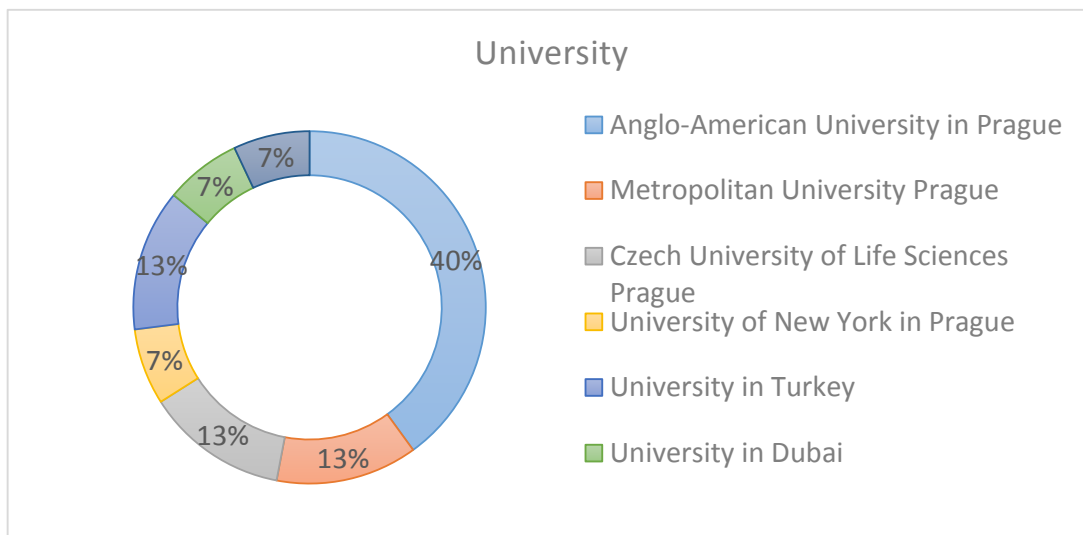

University	Relative frequency	Focus of study	Relative frequency
Anglo-American University in Prague	40%	Economics	47%
Metropolitan University Prague	13%	International relations	33%
Czech University of Life Sciences Prague	13%	Business	7%
University of New York in Prague	7%	Bilogy	7%
University in Turkey	13%	Not studying	6%
University in Dubai	7%		
University in Philippines	7%		

Residence in	Relative frequency	Current occupation	Relative frequency
Czech Republic	71%	Studying	88%
Turkey	12%	Preparing for study	6%
United Arab Emirates	6%	Not Studying	6%
Saudi Arabia	6%		
Philippines	5%		