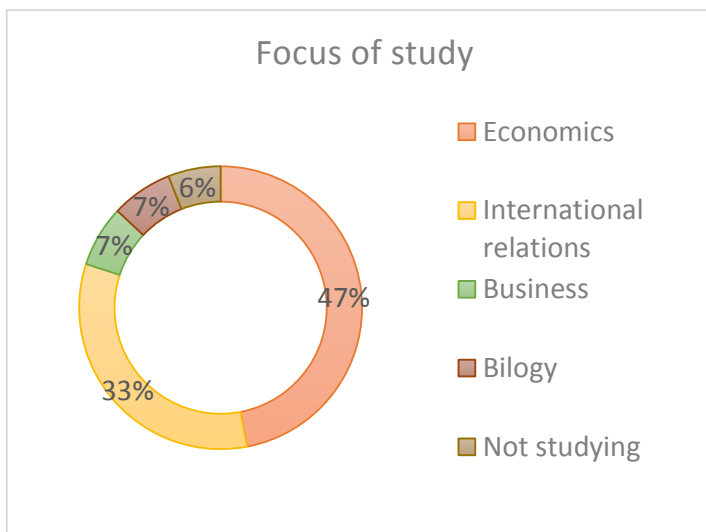

University	Relative frequency	Focus of study	Relative frequency
Anglo-American University in Prague	40%	Economics	47%
Metropolitan University Prague	13%	International relations	33%
Czech University of Life Sciences Prague	13%	Business	7%
University of New York in Prague	7%	Bilogy	7%
University in Turkey	13%	Not studying	6%
University in Dubai	7%		
University in Philippines	7%		