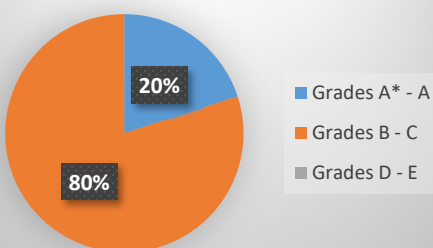

2015 IGCSE EXAMINATION RESULTS

88 % of all grades earned by Meridian students were A* - C.

2015 HIGHLIGHTS

Subject	Student Number	Gender Number		% of A*-A Grades [Meridian]	% of A*-C Grades [Meridian]	% of A*-C Grades [Worldwide]
Business Studies	3			33%	67%	71%
		Female	2	50%	100%	
		Male	1	0%	0%	
English as a Second Language	4			0%	100%	68%
		Female	3	0%	100%	
		Male	1	0%	100%	
First Language Arabic	1			0%	100%	87%
		Female	1	0%	100%	
		Male	0	0%	0%	
First Language Czech	1			100%	100%	70%
		Female	1	100%	100%	
		Male	0	0%	0%	
Foreign Language French	1			100%	100%	90%
		Female	1	100%	100%	
		Male	0	0%	0%	
Mathematics (w/out coursework)	4			0%	75%	73%
		Female	3	0%	100%	
		Male	1	0%	0%	
Biology	2			0%	100%	75%
		Female	2	0%	100%	
		Male	0	0%	0%	
Physics	1			0%	100%	79%
		Female	1	0%	100%	
		Male	0	0%	0%	

2015 IGCSE [Grades A* - E]

Grades A* - A	3
Grades B - C	12
Grades D - E	0

2015 IGCSE [Gender]

Female	4
Male	1
Total	5

2015 IGCSE by Grades A* - E