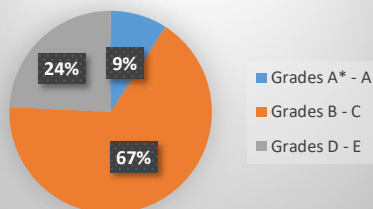

2016 IGCSE EXAMINATION RESULTS

64 % of all grades earned by Meridian students were A* - C.

2016 HIGHLIGHTS

Subject	Student Number	Gender		% of A*-A Grades [Meridian]	% of A*-C Grades [Meridian]	% of A*-C Grades [Worldwide]
		Number	Number			
Information and Communication	3			0%	67%	74%
		Female	1	0%	100%	
		Male	2	0%	50%	
Business Studies	4			25%	25%	56%
		Female	1	100%	100%	
		Male	3	0%	0%	
Global Perspectives	4			25%	100%	84%
		Female	1	100%	100%	
		Male	3	0%	100%	
Geography	2			50%	50%	73%
		Female	1	100%	100%	
		Male	1	0%	0%	
History	3			0%	33%	75%
		Female	0	0%	0%	
		Male	3	0%	33%	
English as a Second Language	4			0%	100%	70%
		Female	2	0%	100%	
		Male	2	0%	100%	
First Language English	3			0%	67%	66%
		Female	0	0%	0%	
		Male	3	0%	67%	
Mathematics (w/out coursework)	8			0%	63%	67%
		Female	2	0%	100%	
		Male	6	0%	50%	
Biology	3			0%	67%	76%
		Female	2	0%	100%	
		Male	1	0%	0%	
Chemistry	2			0%	100%	78%
		Female	2	0%	100%	
		Male	0	0%	0%	
Physics	3			0%	33%	73%
		Female	0	0%	0%	
		Male	3	0%	33%	

2016 IGCSE [Grades A* - E]

Grades A* - A	3
Grades B - C	22
Grades D - E	8

2016 IGCSE [Gender]

Female	5
Male	8
Total	13

2016 IGCSE by Grades A* - E